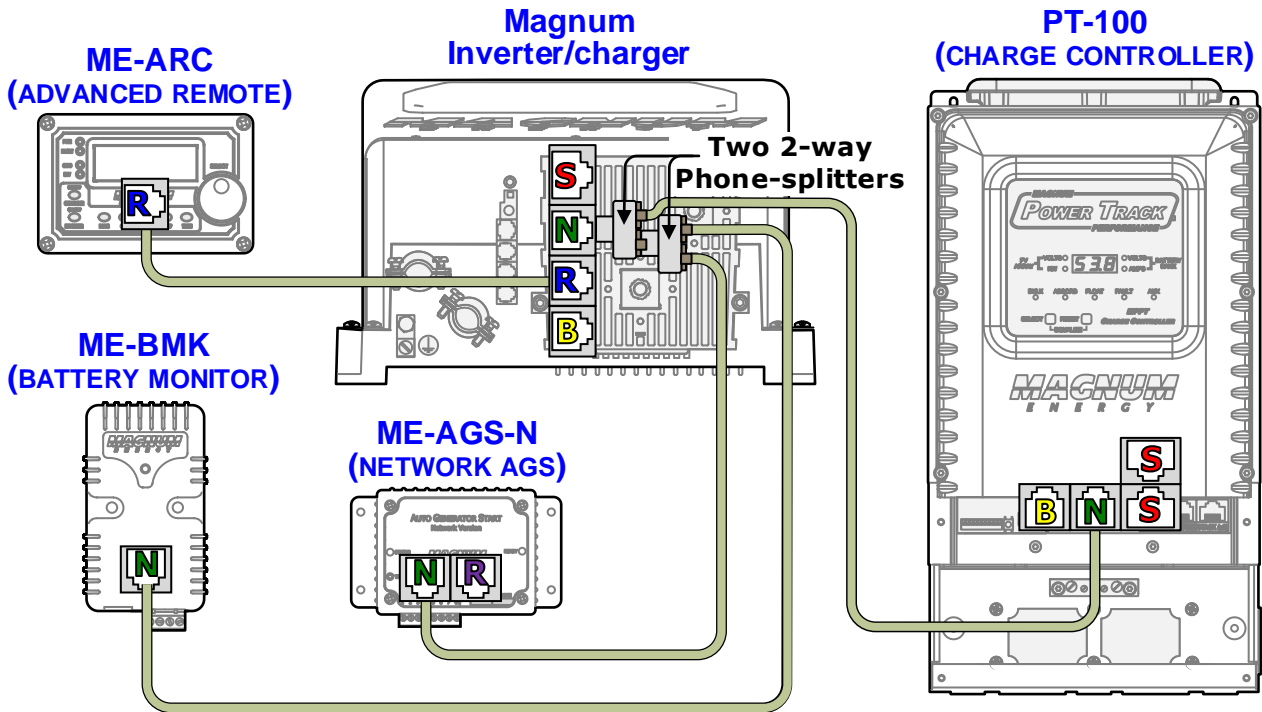

Networking the PT-100 with Other Network Devices (Star Configuration using two 2-way splitters)

Networking the PT-100 with Other Network Devices (Star Configuration using a 3-way splitter)